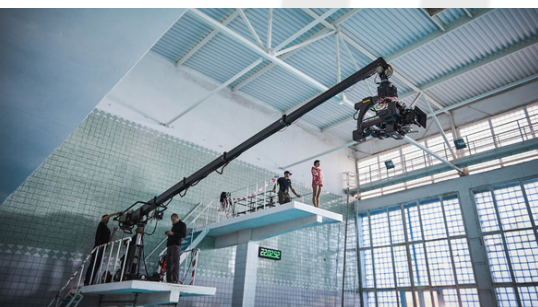

MAX. PAY LOAD	25 kg	55 lbs

filmotechnic

USA | +1 213 378 6636 | SALES@FILMOUSA.COM | WWW.FILMOUSA.COM

EUROPE | +31 6 47 23 48 20 | CONTACT@FILMOTECHNIC.SALE | WWW.FILMOTECHNIC.SALE

CANADA | +1 416 888 3160 | INFO@FILMOTECHNIC-CANADA.CA | WWW.FILMOTECHNIC-CANADA.CA