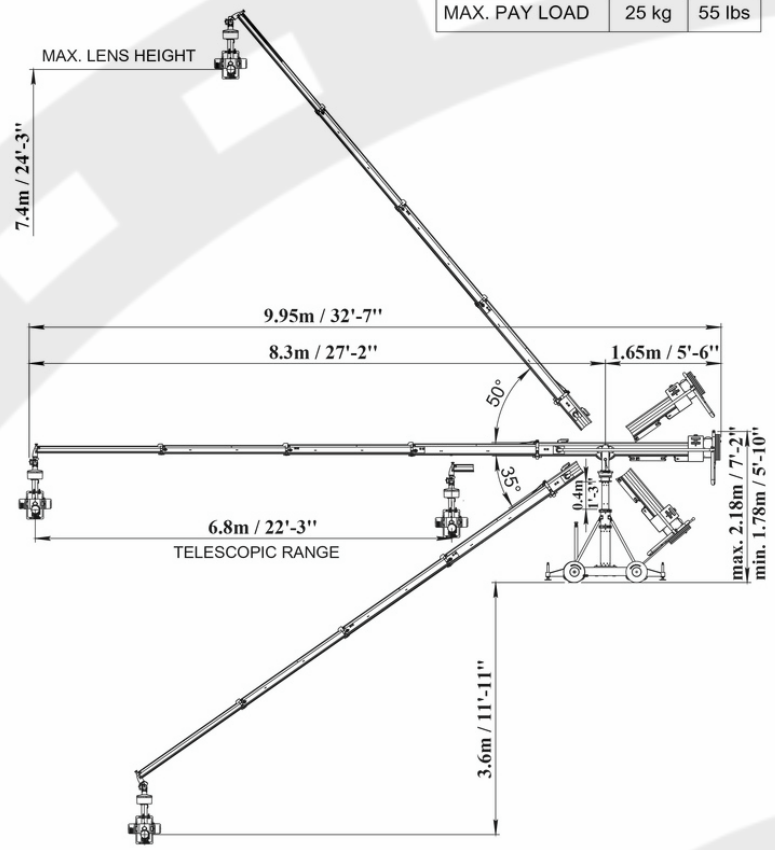

MAX. PAY LOAD	25 kg	55 lbs

filmotechnic

USA | +1 213 378 6636 | SALES@FILMOUSA.COM | WWW.FILMOUSA.COM

EUROPE | +31 6 47 23 48 20 | CONTACT@FILMOTECHNIC.SALE | WWW.FILMOTECHNIC.SALE

CANADA | +1 416 888 3160 | INFO@FILMOTECHNIC-CANADA.CA | WWW.FILMOTECHNIC-CANADA.CA