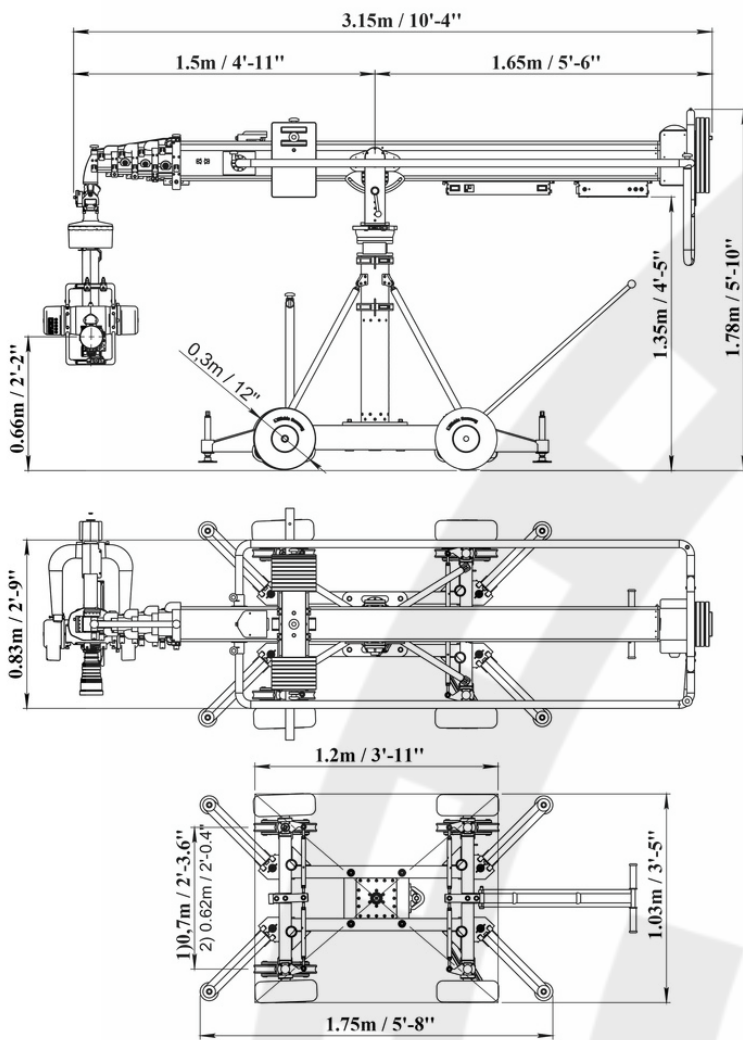

MAX. PAY LOAD	25 kg	55 lbs

filmotechnic

USA | +1 213 378 6636 | SALES@FILMOUSA.COM | WWW.FILMOUSA.COM

EUROPE | +31 6 47 23 48 20 | CONTACT@FILMOTECHNIC.SALE | WWW.FILMOTECHNIC.SALE

CANADA | +1 416 888 3160 | INFO@FILMOTECHNIC-CANADA.CA | WWW.FILMOTECHNIC-CANADA.CA